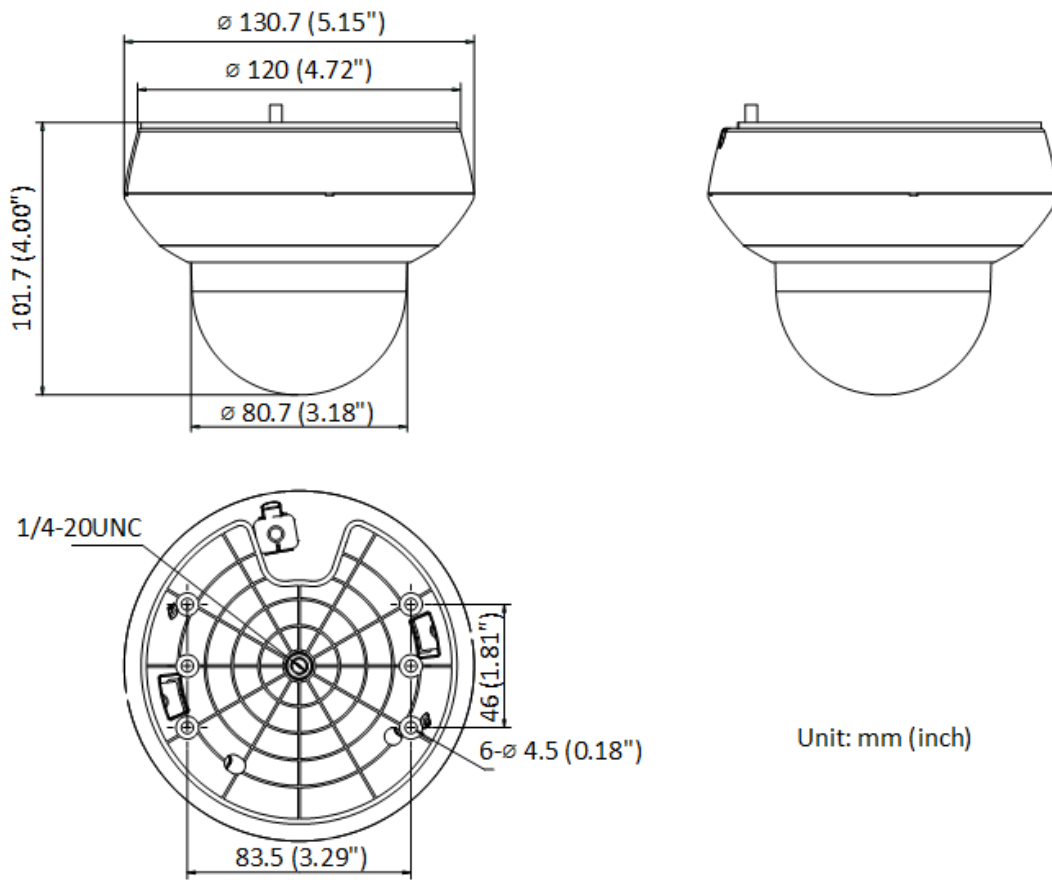

▪ **Dimension**

▪ **Accessory**

Optional

LAS60-57CN-RJ45
Hi-PoE Midspan